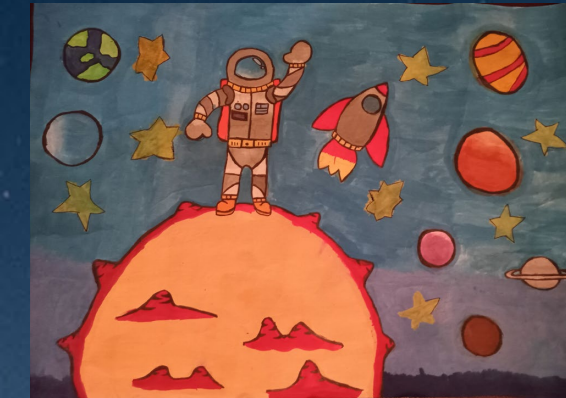

NAPAWALA GAMLADALAGE JINULI THISASNA GAMLATH, Sri Lanka