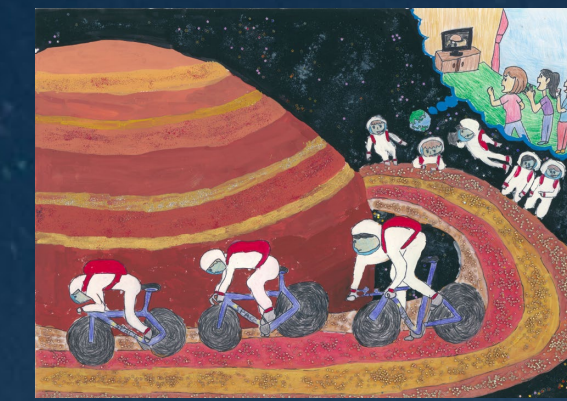

Yuzuki Tsunemi, Japan